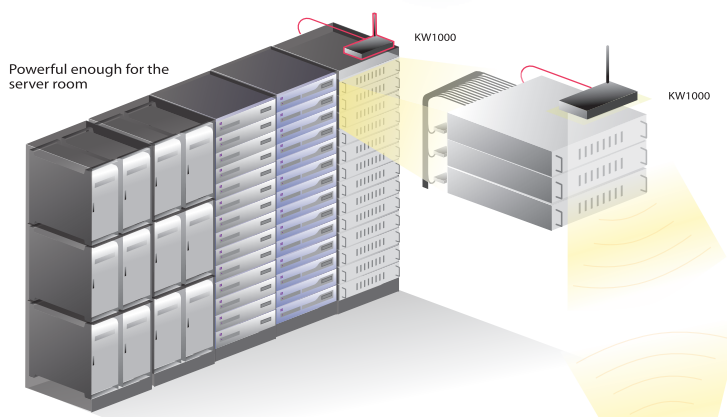

KVM over Wireless

Features:

- Cable-free access and control of your KVM switch
- Switches via W/LAN IEEE 802.11b
- Able to control hundreds of computers via a KVM Switch
- Wireless distance of up to 300 feet
- Advanced security
- Friendly user interface
- Supports 64 user accounts

Specifications:

FUNCTION		SPECIFICATION	
Connectors	Local Keyboard	1 * 6 pin mini-DIN Female (PS/2)	
	Console	Mouse	1 * 6 pin mini-DIN Female (PS/2)
		Video	1 * HDB-15 Female
	System (KVM)	1 * SPHD-15 (F)	
LED	Power	1 * DC-Jack TBA	
	RX/TX	Blue x1	
	Link	Green / Orange x1	
	WLAN	Link	Green x1
		WLAN	Orange
KW1000 Reset		1 * momentary switch	
Wireless reset		1 * momentary switch	
VGA Resolution		1600 x 1200	
User Interface		Graphics	
Housing		Metal	
Weight		1125 g	
Dimensions (L*W*H)		226 x 113.4 x 32 (mm)	
Operation Temperature		0~40°C	
Storage Temperature		-10~60°C	
Humidity		0~80% RH, Non-condensing	